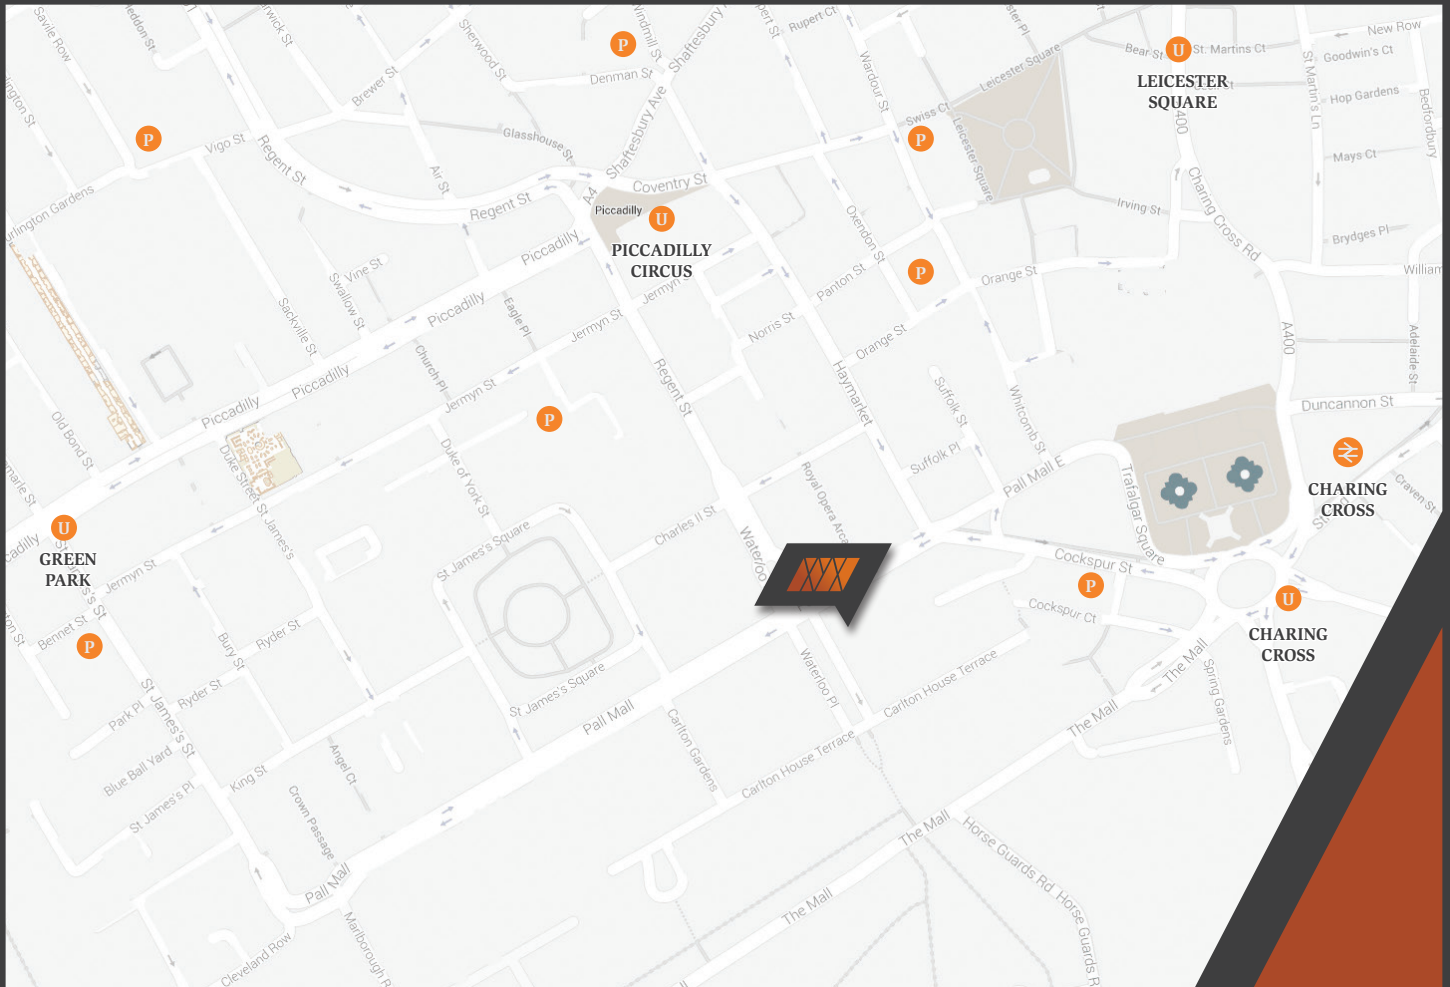

vwm

WEALTH PLANNING

MEETING VENUE LONDON

HOW TO FIND US

Underground

Green Park: Victoria Line - From Green Park tube, go east along Piccadilly, then turn right into Lower Regent Street, towards Waterloo Place, and turn left into Pall Mall at the end. 116 Pall Mall is on the corner of Lower Regent Street and Waterloo Place.

Piccadilly Circus: Bakerloo and Piccadilly Lines - From Piccadilly tube, go down Lower Regent Street, towards Waterloo Place, and turn left into Pall Mall at the end.

Rail

Victoria and Charing Cross Station

Bus

Buses around Trafalgar Square: 3, 6, 9, 11, 12, 13, 15, 23, 24, 29, 53, 77 A, 88, 91, 139, 159, 176, 453.

Car

Pall Mall is a one-way street, approached from the direction of Trafalgar Square. Parking is available on meters, which can be found on Pall Mall, St James's Square, King Street, Charles II Street, Carlton Gardens, Carlton House Terrace, Waterloo Place, Jermyn Street and St James's Street.

Local car parks can be found at Spring Gardens on the south side of Trafalgar Square, Babmaes Street, Leicester Square (Swiss Centre NCP), Arlington Street (Arlington House NCP), Whitcomb Street, junction with Orange Street (M.L. Car Parks).