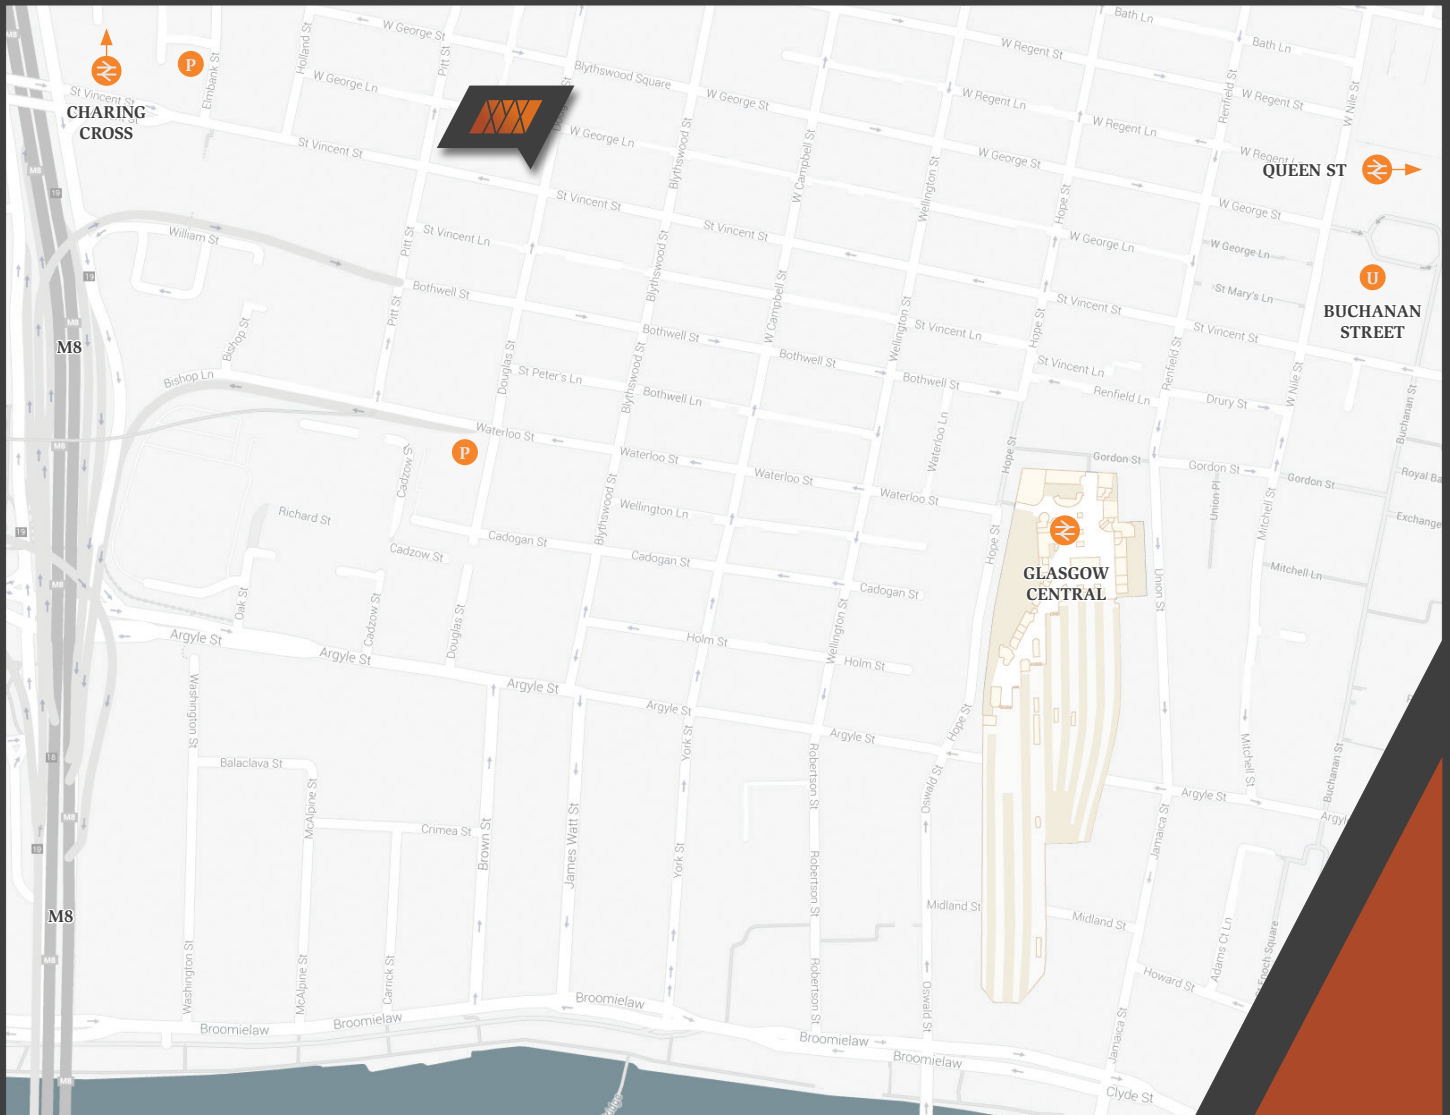

vwm

WEALTH PLANNING

MEETING VENUE GLASGOW

HOW TO FIND US

Underground

Buchanan Street - walk south on Buchanan Street until you reach St Vincent Place and turn right. Continue west up the hill until you reach Douglas Street on the right, at the brow of the hill.

Rail

Glasgow Central, Glasgow Queen Street or Charing Cross.

Bus

Any bus travelling west along St Vincent Street, or east along West George Street.

Car

Douglas Street is a one-way street, approached from the direction of St Vincent Street. Parking is available on meters, which can be found on neighbouring roads as well as on Blythswood Square.